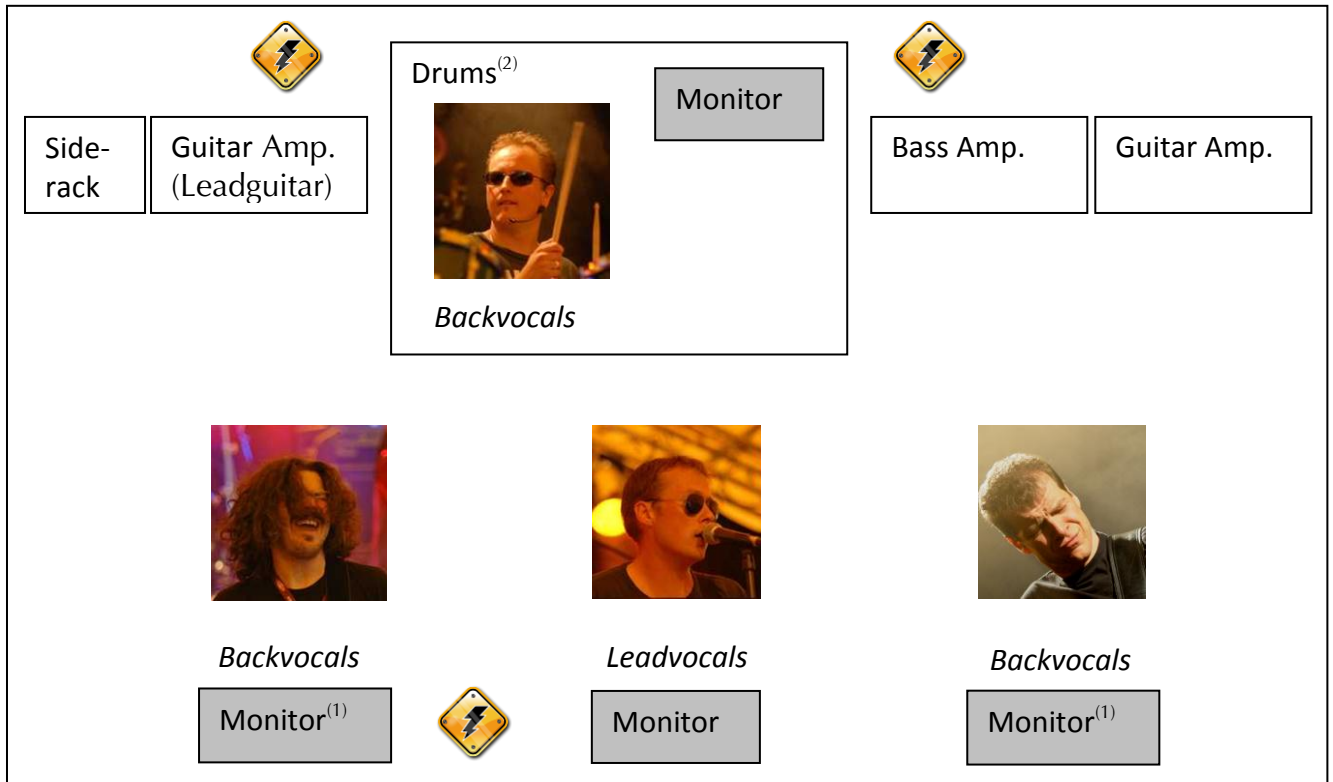

GhÖRSTurZ

Stage Rider

Front of Stage

(1) optionaler Monitor

(2) optionaler Drumriser 2 x 2 m

 230 V/16 A

Technical Rider

Kanal	Instrument	Mikrofon ⁽³⁾	Bemerkungen
01	Kick1	Audix D6	
02	Kick2	Sennheiser e901	Grenzflächenmic (optional)
03	Snare	Audix Micro-D	Oder Sennheiser e904
04	Hi-Hat	Audix ADX51	
05	Tom1	Audix D2	
06	FloorTom1	Audix D4	
07			Reserve Drum
08	Overhead	Audix ADX51	
09	Overhead	Audix ADX51	
10	Bass	DI Box	
11	Leadguitar	Sennheiser e906	Verwendet eigene Talkbox
12	Guitar	Sennheiser e906	
13			
14	Leadvocals	Shure SM58	
15	Backvocals	Shure SM58	
16	Backvocals	Shure SM58	